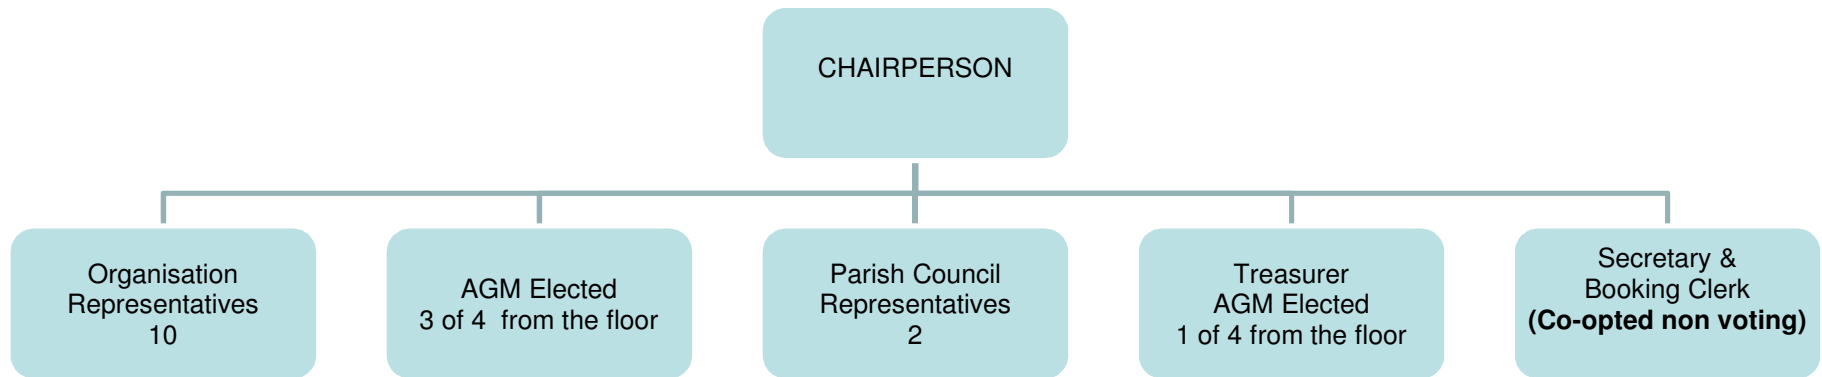

GREAT BARTON THANKSGIVING FUND

MANAGEMENT COMMITTEE MEMBERSHIP - Dated January 2014

10 Organisations + 4 from the Floor + 2 Parish Council + Parish Church = 17 Trustees

Organisations Represented:

- | | | | |
|---|---------------------------------|----|-------------------------|
| 1 | Barton Players | 6 | Great Barton Film Night |
| 2 | Carpet Bowls | 7 | Westbury United FC |
| 3 | Great Barton Community Woodland | 8 | Luncheon Club |
| 4 | Great Barton Computer Club | 9 | Scout Group |
| 5 | Great Barton Women's Institute | 10 | Outdoor Bowls |
- Designated Premises Supervisor